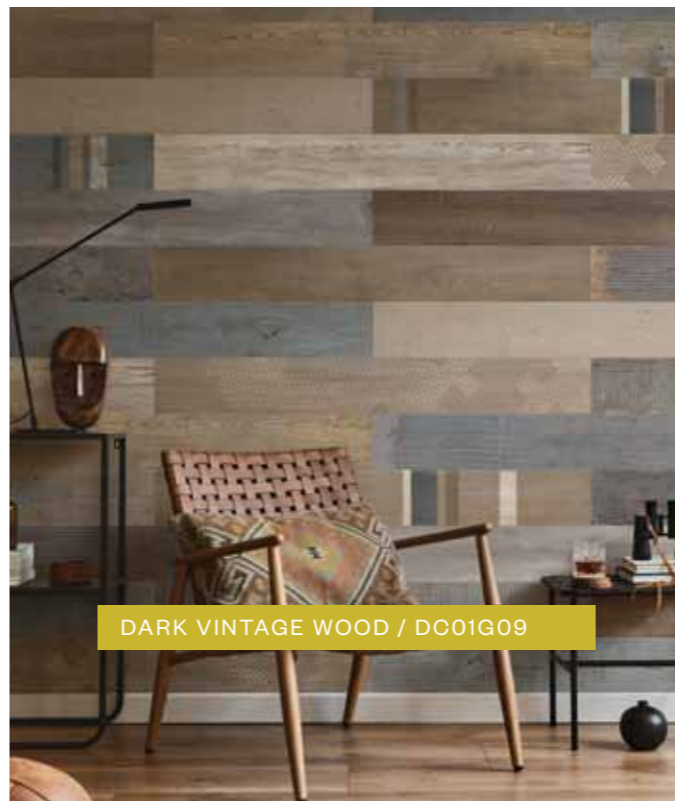

VICTORIAN GREY / DC01G13

ETCHED WHITE CABIN / DC01G06

DARK VINTAGE WOOD / DC01G09

VICTORIAN GREY

LIGHT VINTAGE WOOD

SCORCHED BEECH

ETCHED WHITE CABIN

DARK VINTAGE WOOD