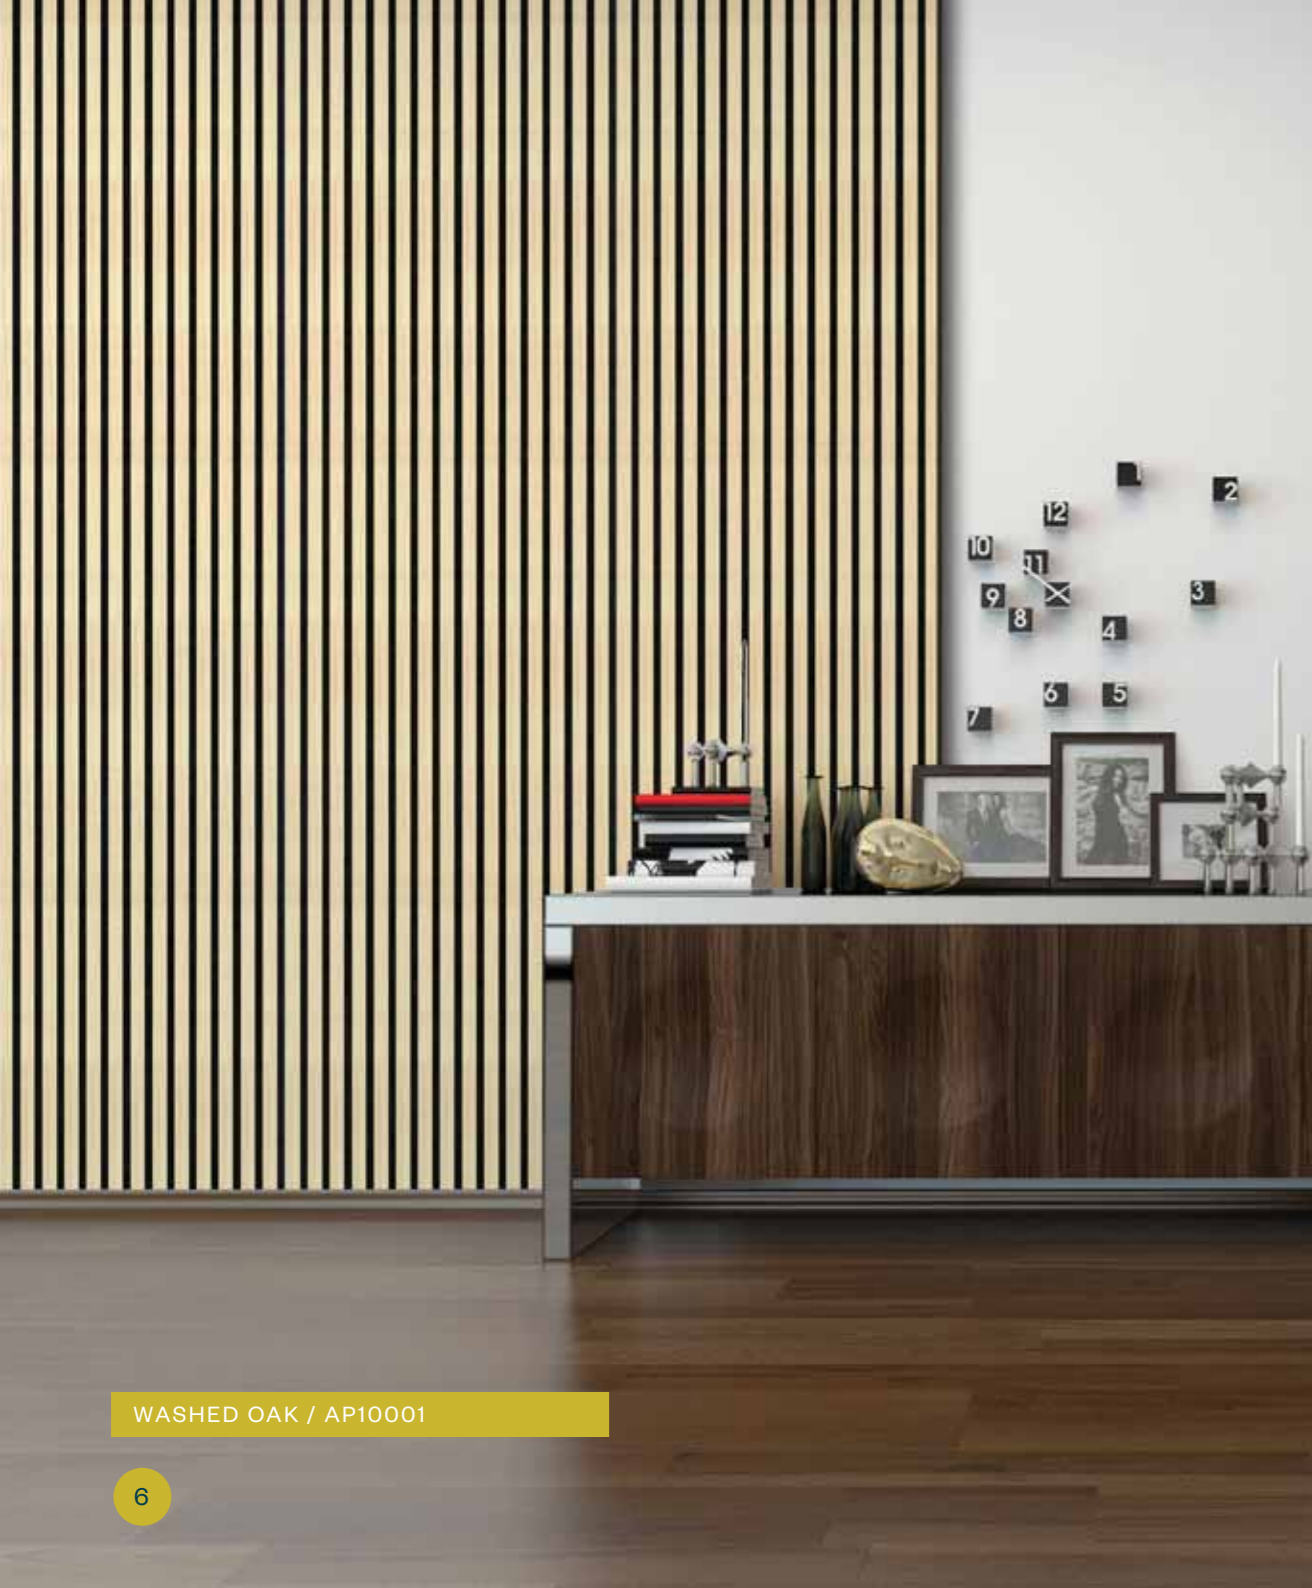

WASHED OAK / AP10001