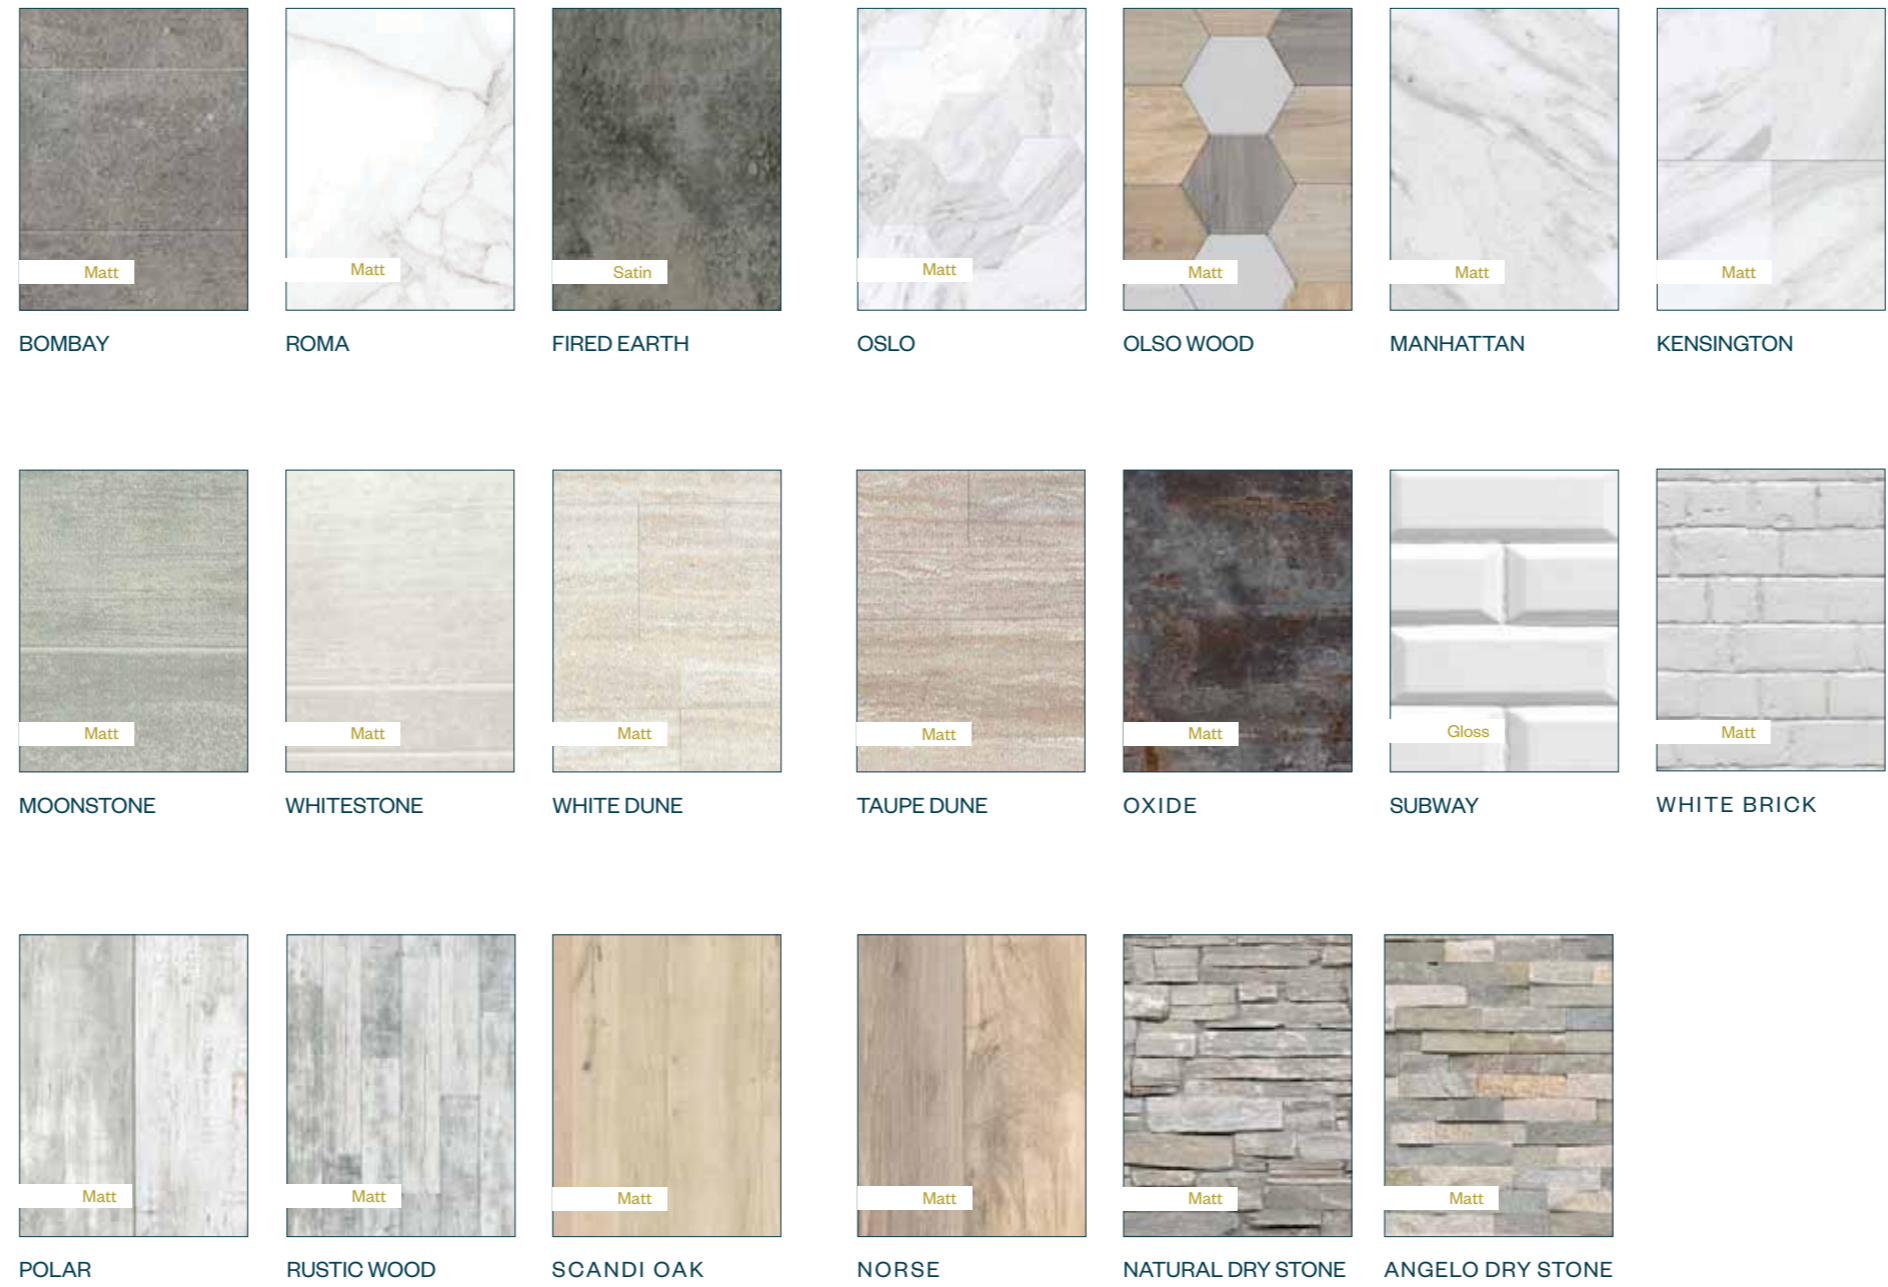

375mm Wall Panels

Code	Design	Size	Pk Qty
DC08D16P	BOMBAY*^Δ	375 x 2600 x 8	3
DC37926P	ROMA	375 x 2600 x 8	3
DC55B91P	FIRED EARTH	375 x 2600 x 8	3
DC01F73P	OSLO ^Δ	375 x 2600 x 8	3
DC38D33P	OLSO WOOD ^Δ	375 x 2600 x 8	3
DC88F84P	MANHATTAN ^Δ	375 x 2600 x 8	3
DC01F48P	KENSINGTON ^Δ	375 x 2600 x 8	3
DC87C12P	MOONSTONE (STD)	375 x 2600 x 8	3
DC88C12P	MOONSTONE (LG)	375 x 2600 x 8	3
DC87C15P	WHITESTONE (STD)	375 x 2600 x 8	3
DC88C15P	WHITESTONE (LG)	375 x 2600 x 8	3
DC60C46P	WHITE DUNE	375 x 2600 x 8	3
DC60C47P	TAUPE DUNE	375 x 2600 x 8	3
DC36D31P	OXIDE* ^Δ	375 x 2600 x 8	3
DC60906P	SUBWAY ^Δ	375 x 2600 x 8	3
DC01F21P	WHITE BRICK* ^Δ	375 x 2600 x 8	3
DC39D35P	POLAR* ^Δ	375 x 2600 x 8	3
DC86C71P	RUSTIC WOOD* ^Δ	375 x 2600 x 8	3
DC01F51P	SCANDI OAK* ^Δ	375 x 2600 x 8	3
DC43D39P	NORSE* ^Δ	375 x 2600 x 8	3
DC88C79P	NATURAL DRY STONE ^Δ	375 x 2600 x 8	3
DC75C67P	ANGELO DRY STONE ^Δ	375 x 2600 x 8	3

* Textured design ^Δ Uninterrupted design