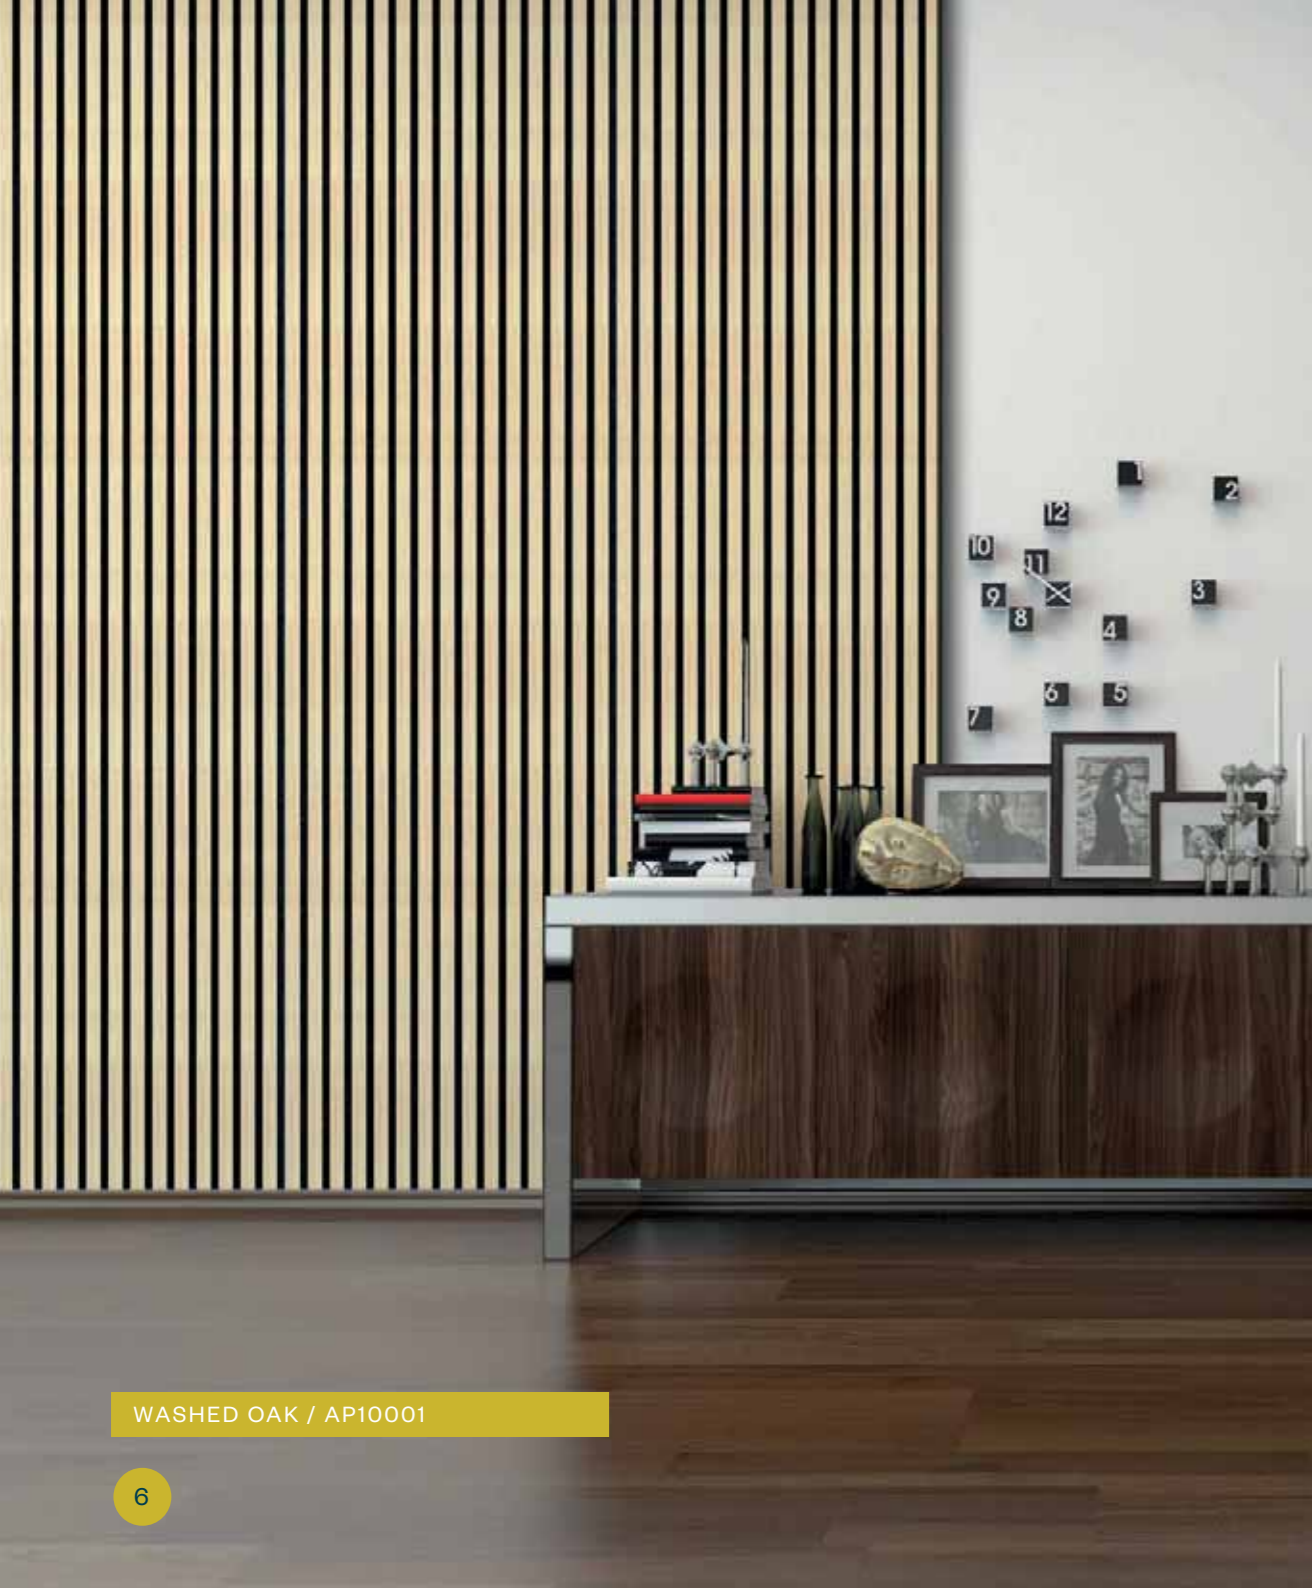

WASHED OAK / AP10001