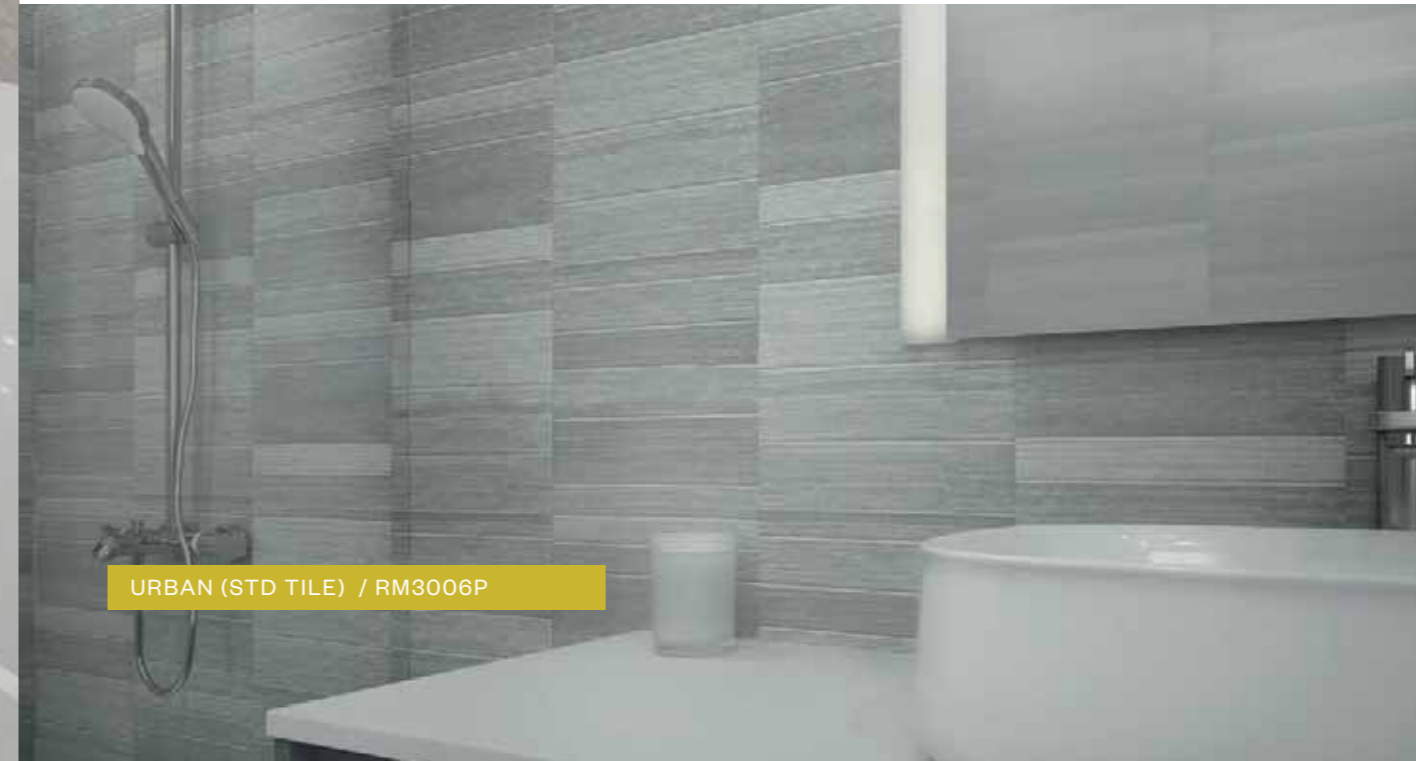

URBAN (STD TILE) / RM3006P

250mm Wall Panels

The 250mm panels come in a wide range of fifteen designs. Easy to manage and install, the range features stone, concrete, tile, wood, satin and marble effects with either matt, gloss or iridescent finishes.

- Contemporary matt & gloss finishes
- Quick and easy to fit
- 100% waterproof
- Easy to clean