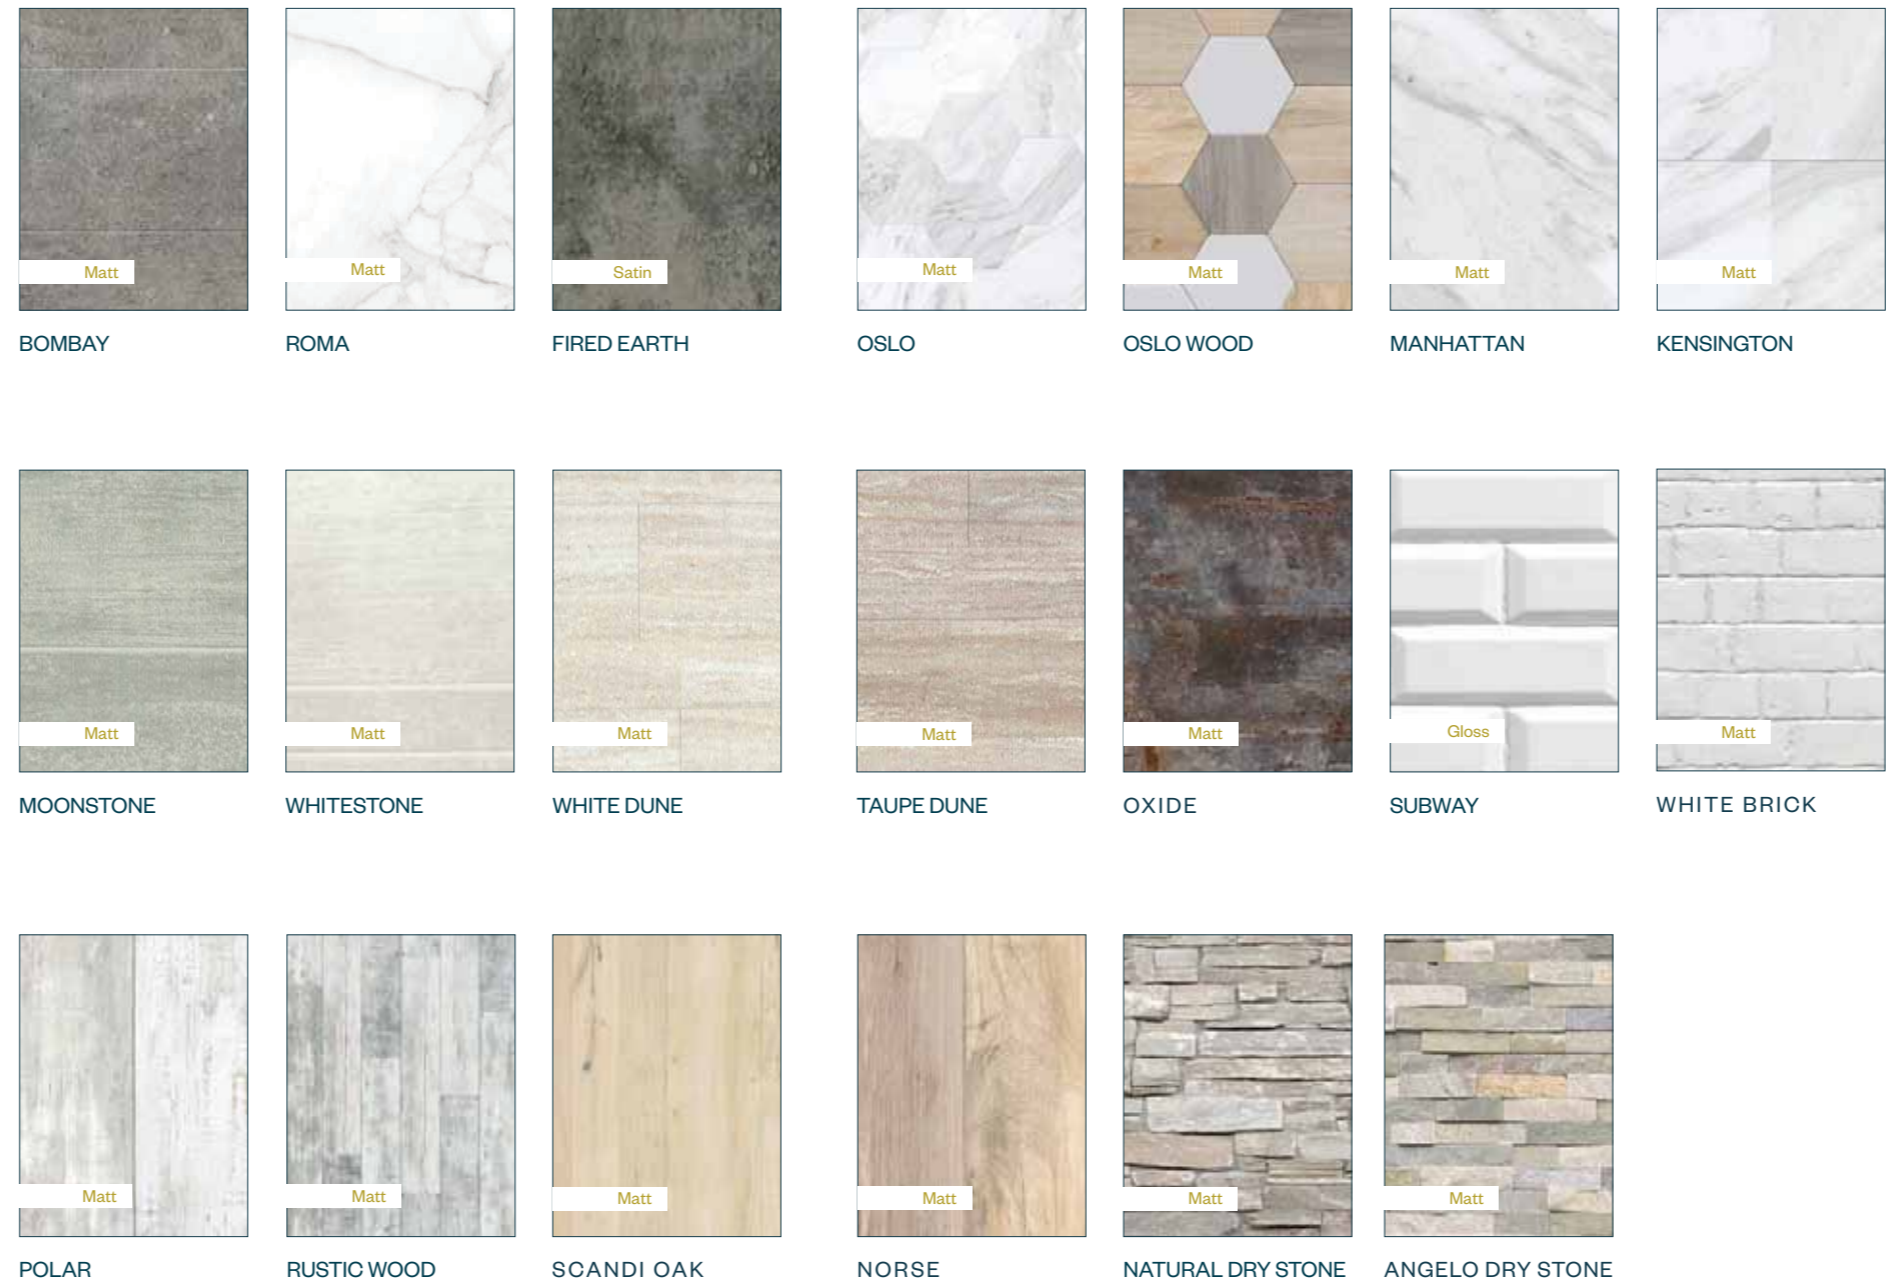

## 375mm Wall Panels

The 375mm digitally printed range of panels offers contemporary tile, stone, marble and wood designs. Choose between our textured feel panels or our seamless flow designs.

- Ultra-realistic designs
- Digitally printed
- Textured finishes
- Quick and easy to fit
- 100% waterproof
- Easy to clean

RUSTIC WOOD / DC86C71P

OSLO / DC01F73P

FIRED EARTH / DC55B91P

SCANDI OAK / DC01F51P

KENSINGTON / DC01F48P

MOONSTONE / DC88C12P

POLAR / DC39D35P

NORSE / DC43D39P

WHITE BRICK / DC01F21P

BOMBAY ROMA FIRED EARTH OSLO OSLO WOOD MANHATTAN KENSINGTON  
 MOONSTONE WHITESTONE WHITE DUNE TAUPE DUNE OXIDE SUBWAY WHITE BRICK  
 POLAR RUSTIC WOOD SCANDI OAK NORSE NATURAL DRY STONE ANGELO DRY STONE