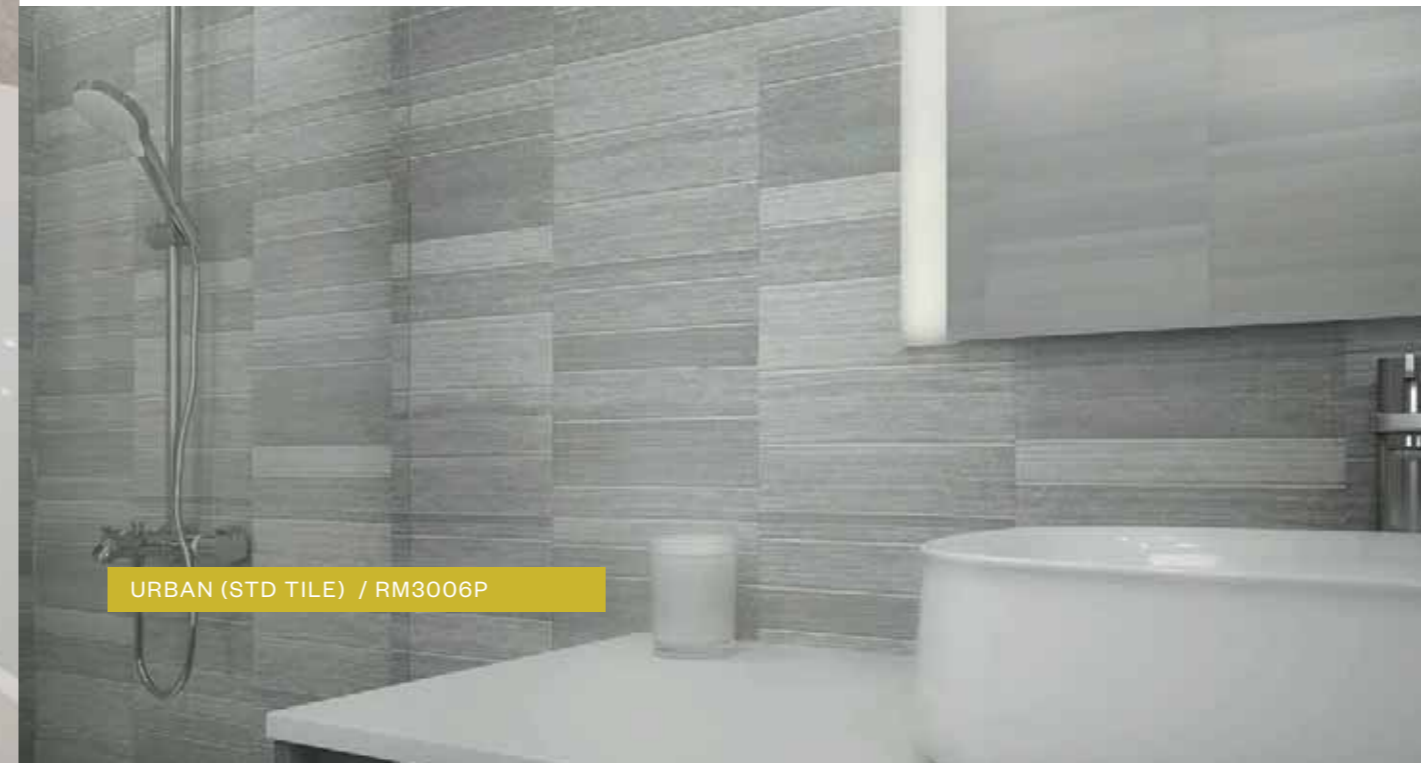

URBAN (STD TILE) / RM3006P

250mm Wall Panels

The 250mm panels come in a wide range of fifteen designs. Easy to manage and install, the range features stone, concrete, tile, wood, satin and marble effects with either matt, gloss or iridescent finishes.

- Contemporary matt & gloss finishes
- Quick and easy to fit
- 100% waterproof
- Easy to clean